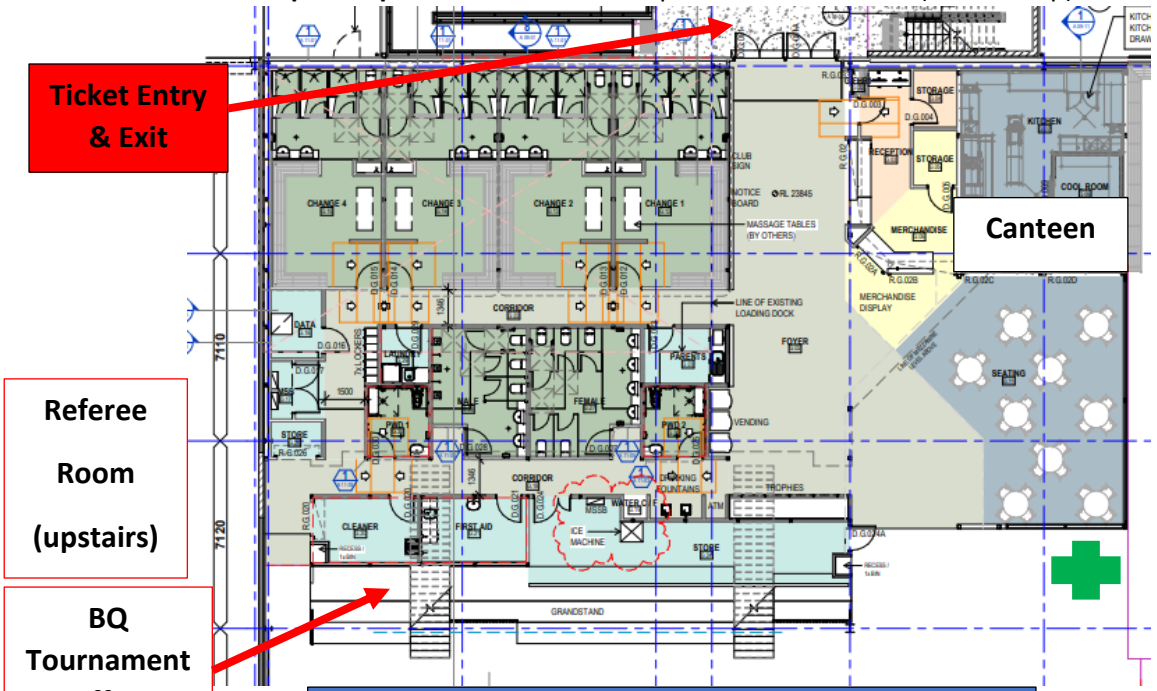

2022 U12 State Championships – Northside Indoor Sports Centre Zillmere (Venue Map)

COURT 5

COURT 4

COURT 1

COURT 2

COURT 3