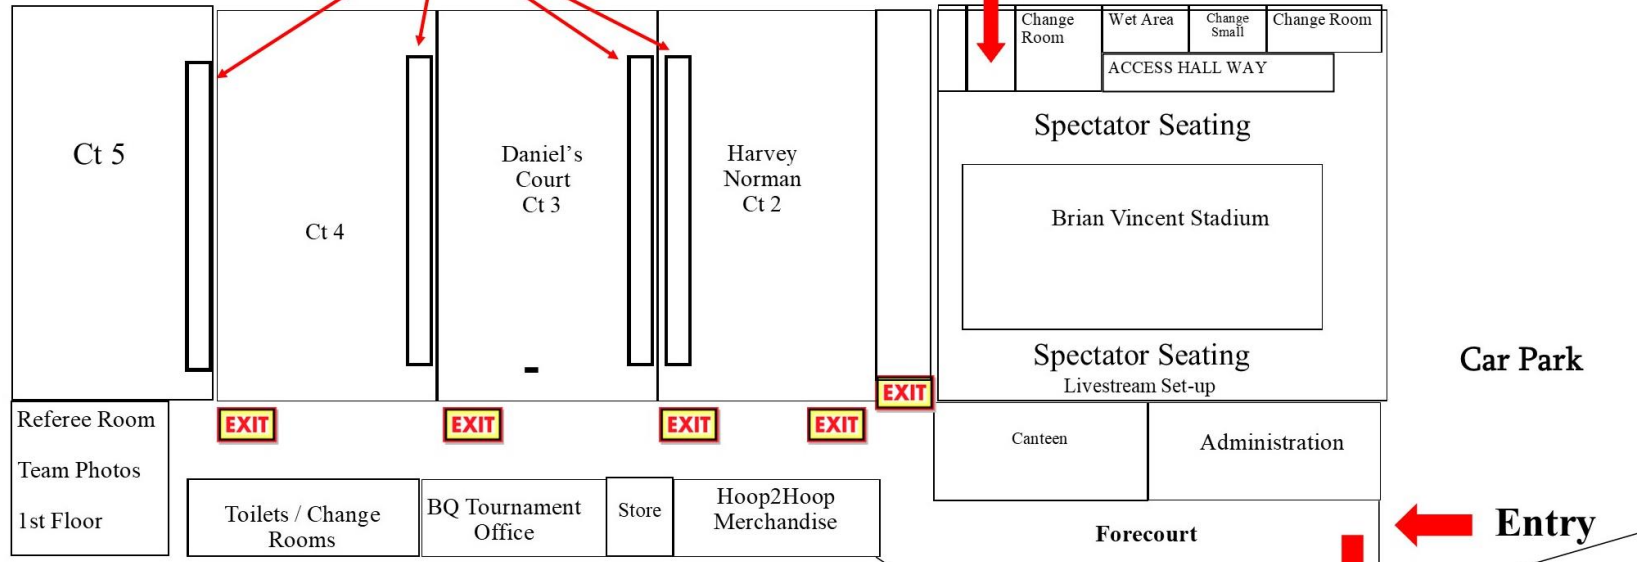

EARLY SETTLER STADIUM

Spectator Seating

Aumuller St

Exit

Entry

Map view of Early Settler Stadium and Trinity Bay SHS Sports Hall