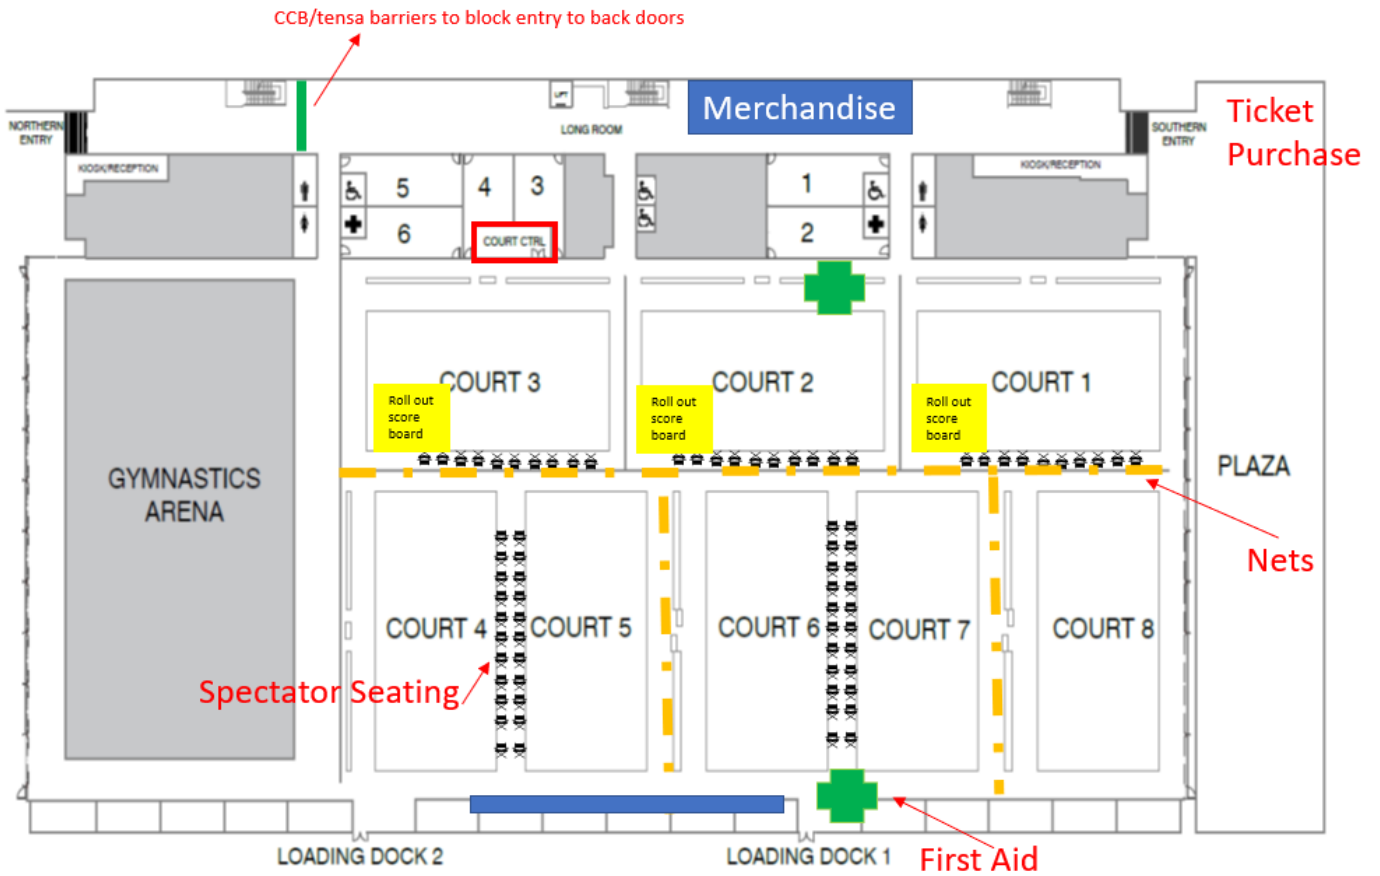

Coomera Indoor Sports Centre (Level 1)

Courtside set up – Finals ONLY

Coomera Indoor Sports Centre (Level 2)

CISC Emergency Evacuation