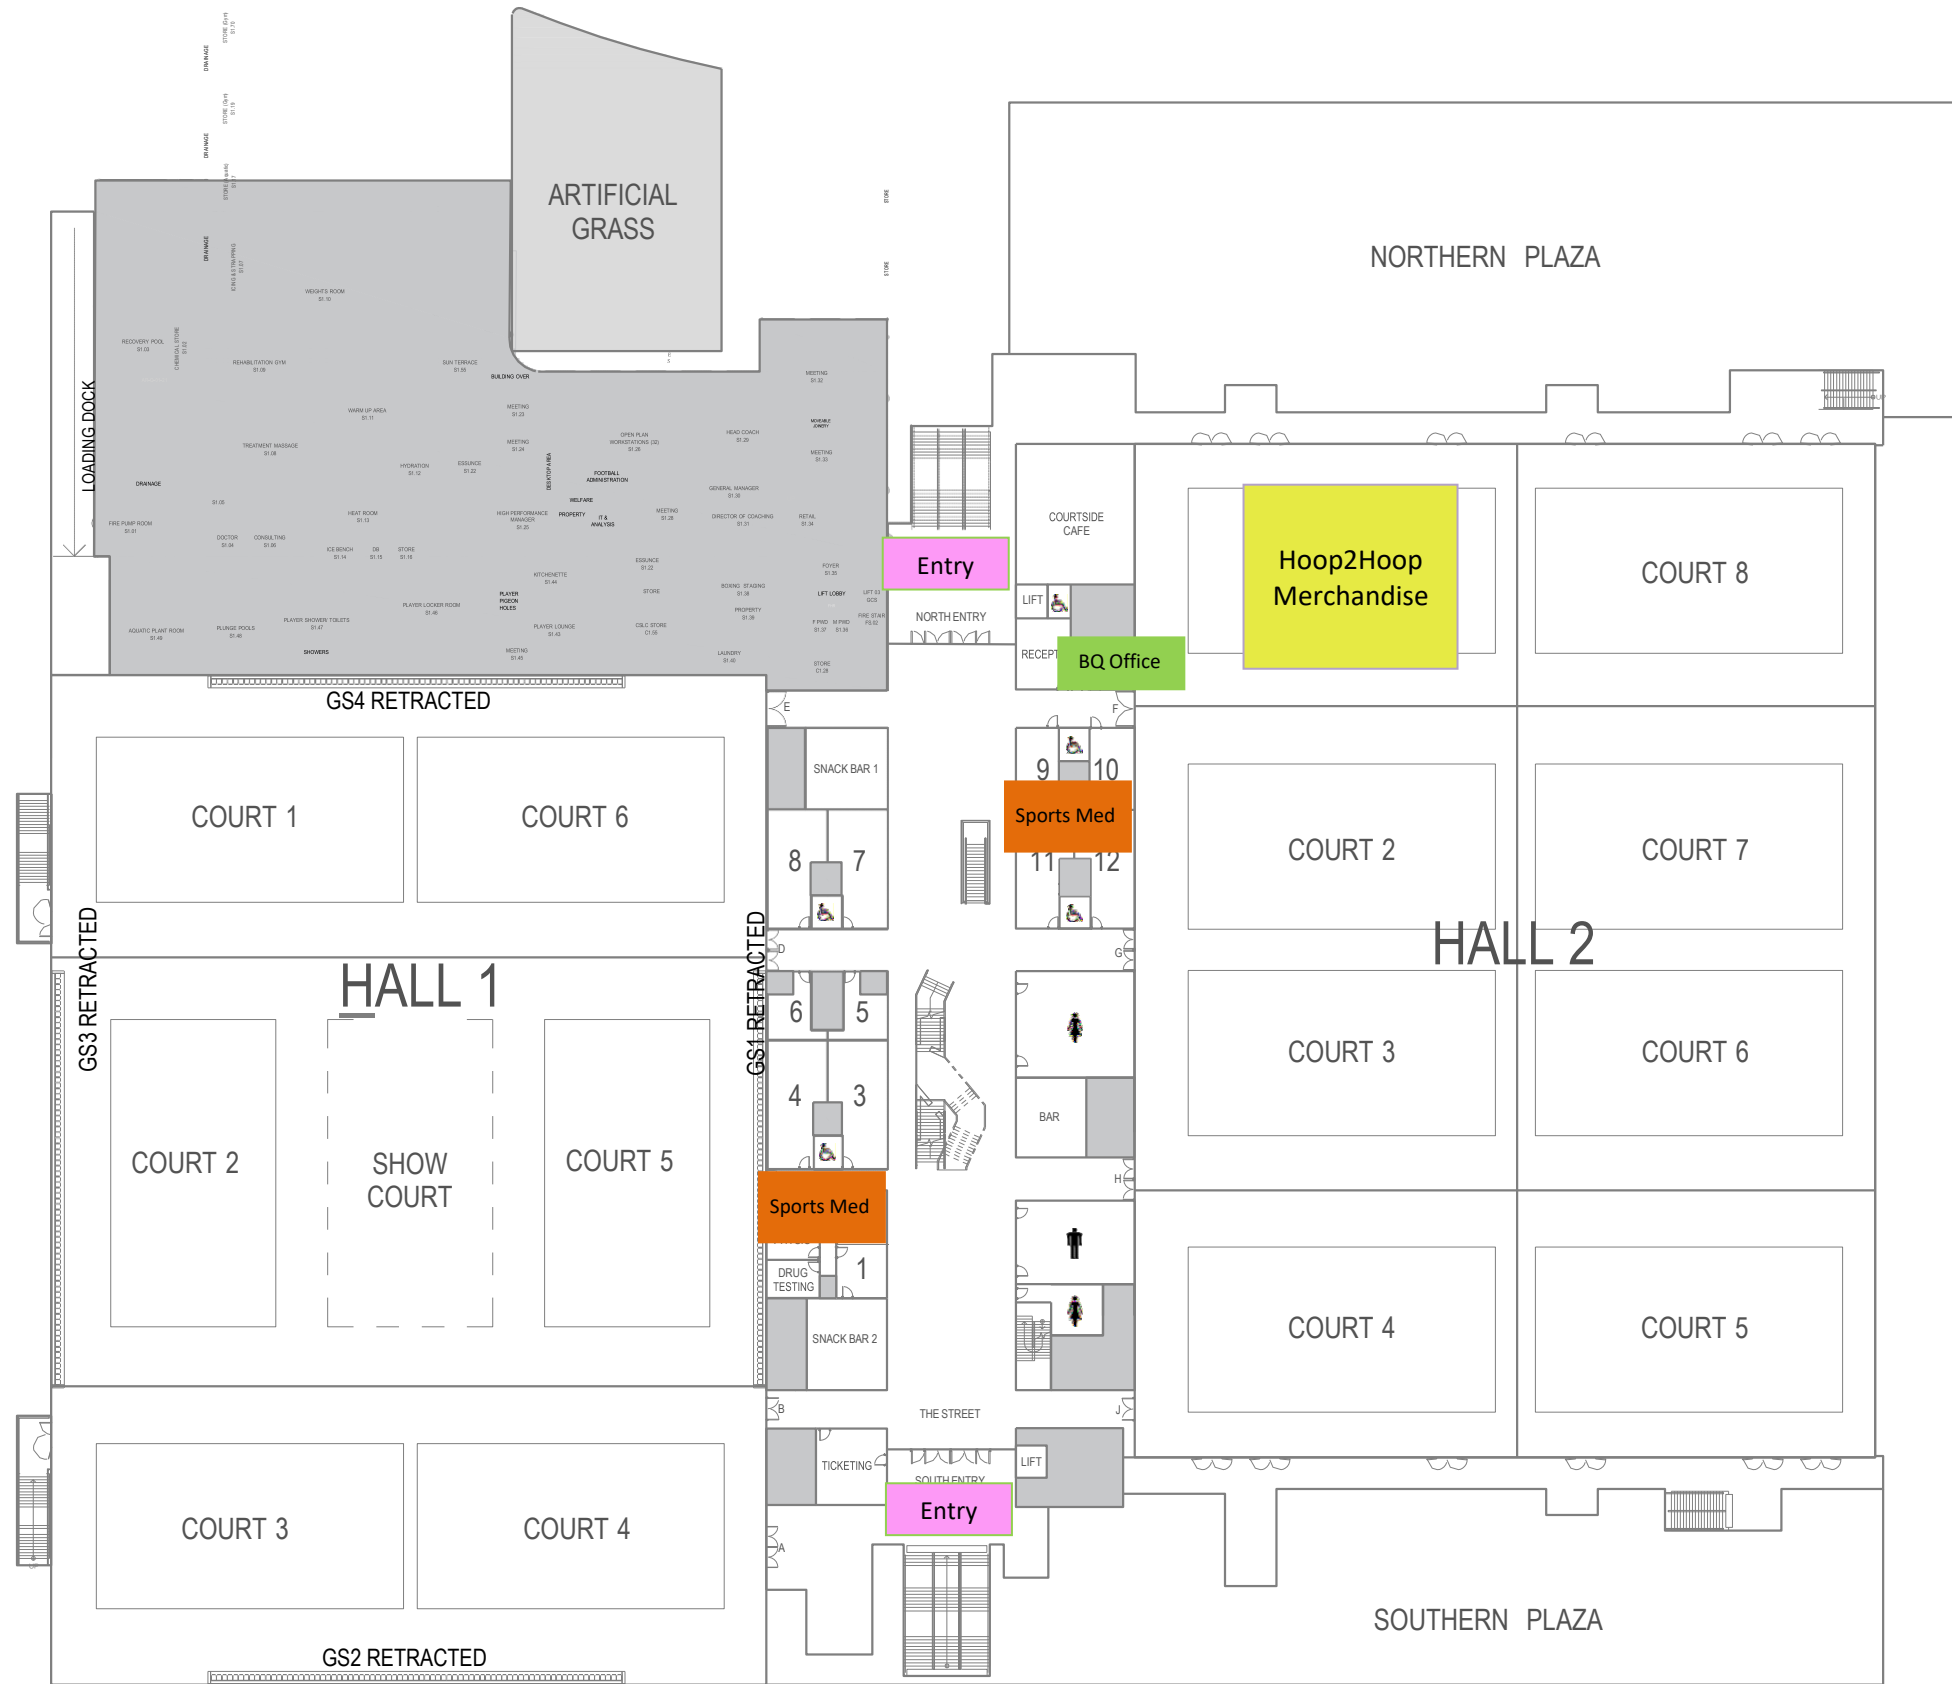

GOLD COAST SPORTS & LEISURE CENTRE VENUE MAP

Referee's Room upstairs. Photo's to be taken in Hall 1.